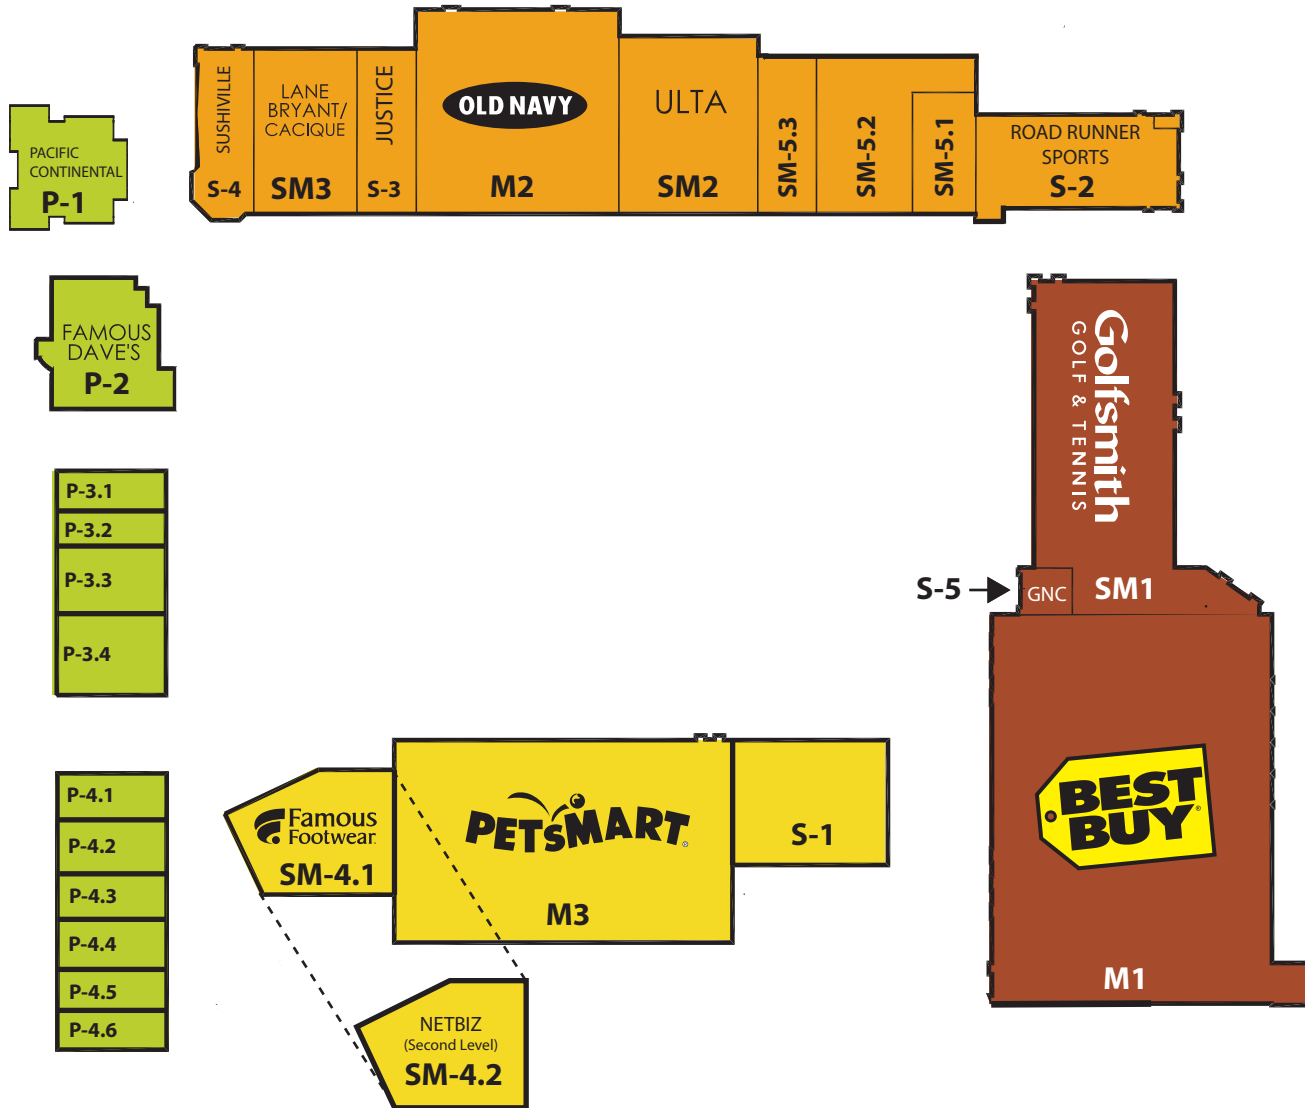

Nyberg Woods

M1	Best Buy	503-612-8397
SM-5.3	Carter's	503-692-9048
P-4.1	Chipotle	503-692-5709
P-2	Famous Dave's BBQ	503-486-5633
SM-4.1	Famous Footwear	503-692-1507
S-5	GNC	503-692-1021
SM1	Golfsmith	503-612-6912
P-3.2	Jamba Juice	503-692-4328
S-3	Justice for Girls	503-691-1843
SM3	Lane Bryant/Cacique	503-691-9648
P-4.2	Massage Envy	503-783-2345
SM-4.2	NetBiz	503-427-6400
M2	Old Navy	503-692-1704
P-1	Pacific Continental	
	Bank	503-691-1279
P-3.4	Panera Bread	503-691-2162
SM-5.2	Performance Bicycle	503-639-2522
M3	Petsmart	503-692-5769
S-2	Road Runner Sports	503-691-2515
P-3.1	Starbucks Coffee	503-612-6581
P-4.4	Supercuts	503-691-0973
S-4	Sushville	503-692-8500
P-3.3	T Mobile	503-612-6580
SM2	Ulta Cosmetics	503-692-1501